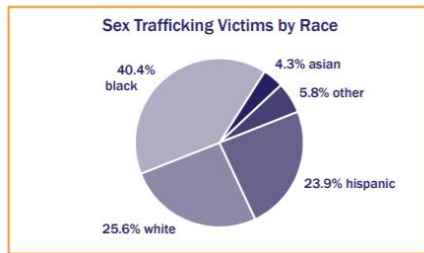

**HUMAN TRAFFICKING
IS CLOSER THAN YOU
THINK!**

Federal Way Police Department, arrested nine people during "Operation Human Freight" at a **Federal Way** rest area

17-year-old charged with human trafficking in **Pierce County** | Tacoma News Tribune

Human trafficking prevalent in Seattle-**Tacoma** area

*Sting Operation Takes Down Human Trafficking, Prostitution Ring-**Lakewood, JBLM***

FACTS

Human Trafficking is considered modern-day slavery! Slavery is the 2nd largest global criminal industry worth more than \$150.2 billion dollars annually. That is more than **Amazon, Google, and eBay COMBINED!!!**

There are more slaves today than in any time in history. It is estimated that there are more than **40 million** people world-wide that are slaves today

40 percent of victims of human trafficking are **African Americans**

- Of confirmed labor trafficking victims, 62 percent were age 25 or older, compared to 13 percent of confirmed sex trafficking victims.³
- Of confirmed sex trafficking victims whose race was known, 26 percent were white and 40 percent were black. Of confirmed labor trafficking victims, 56 percent were Hispanic and 15 percent were Asian.⁴